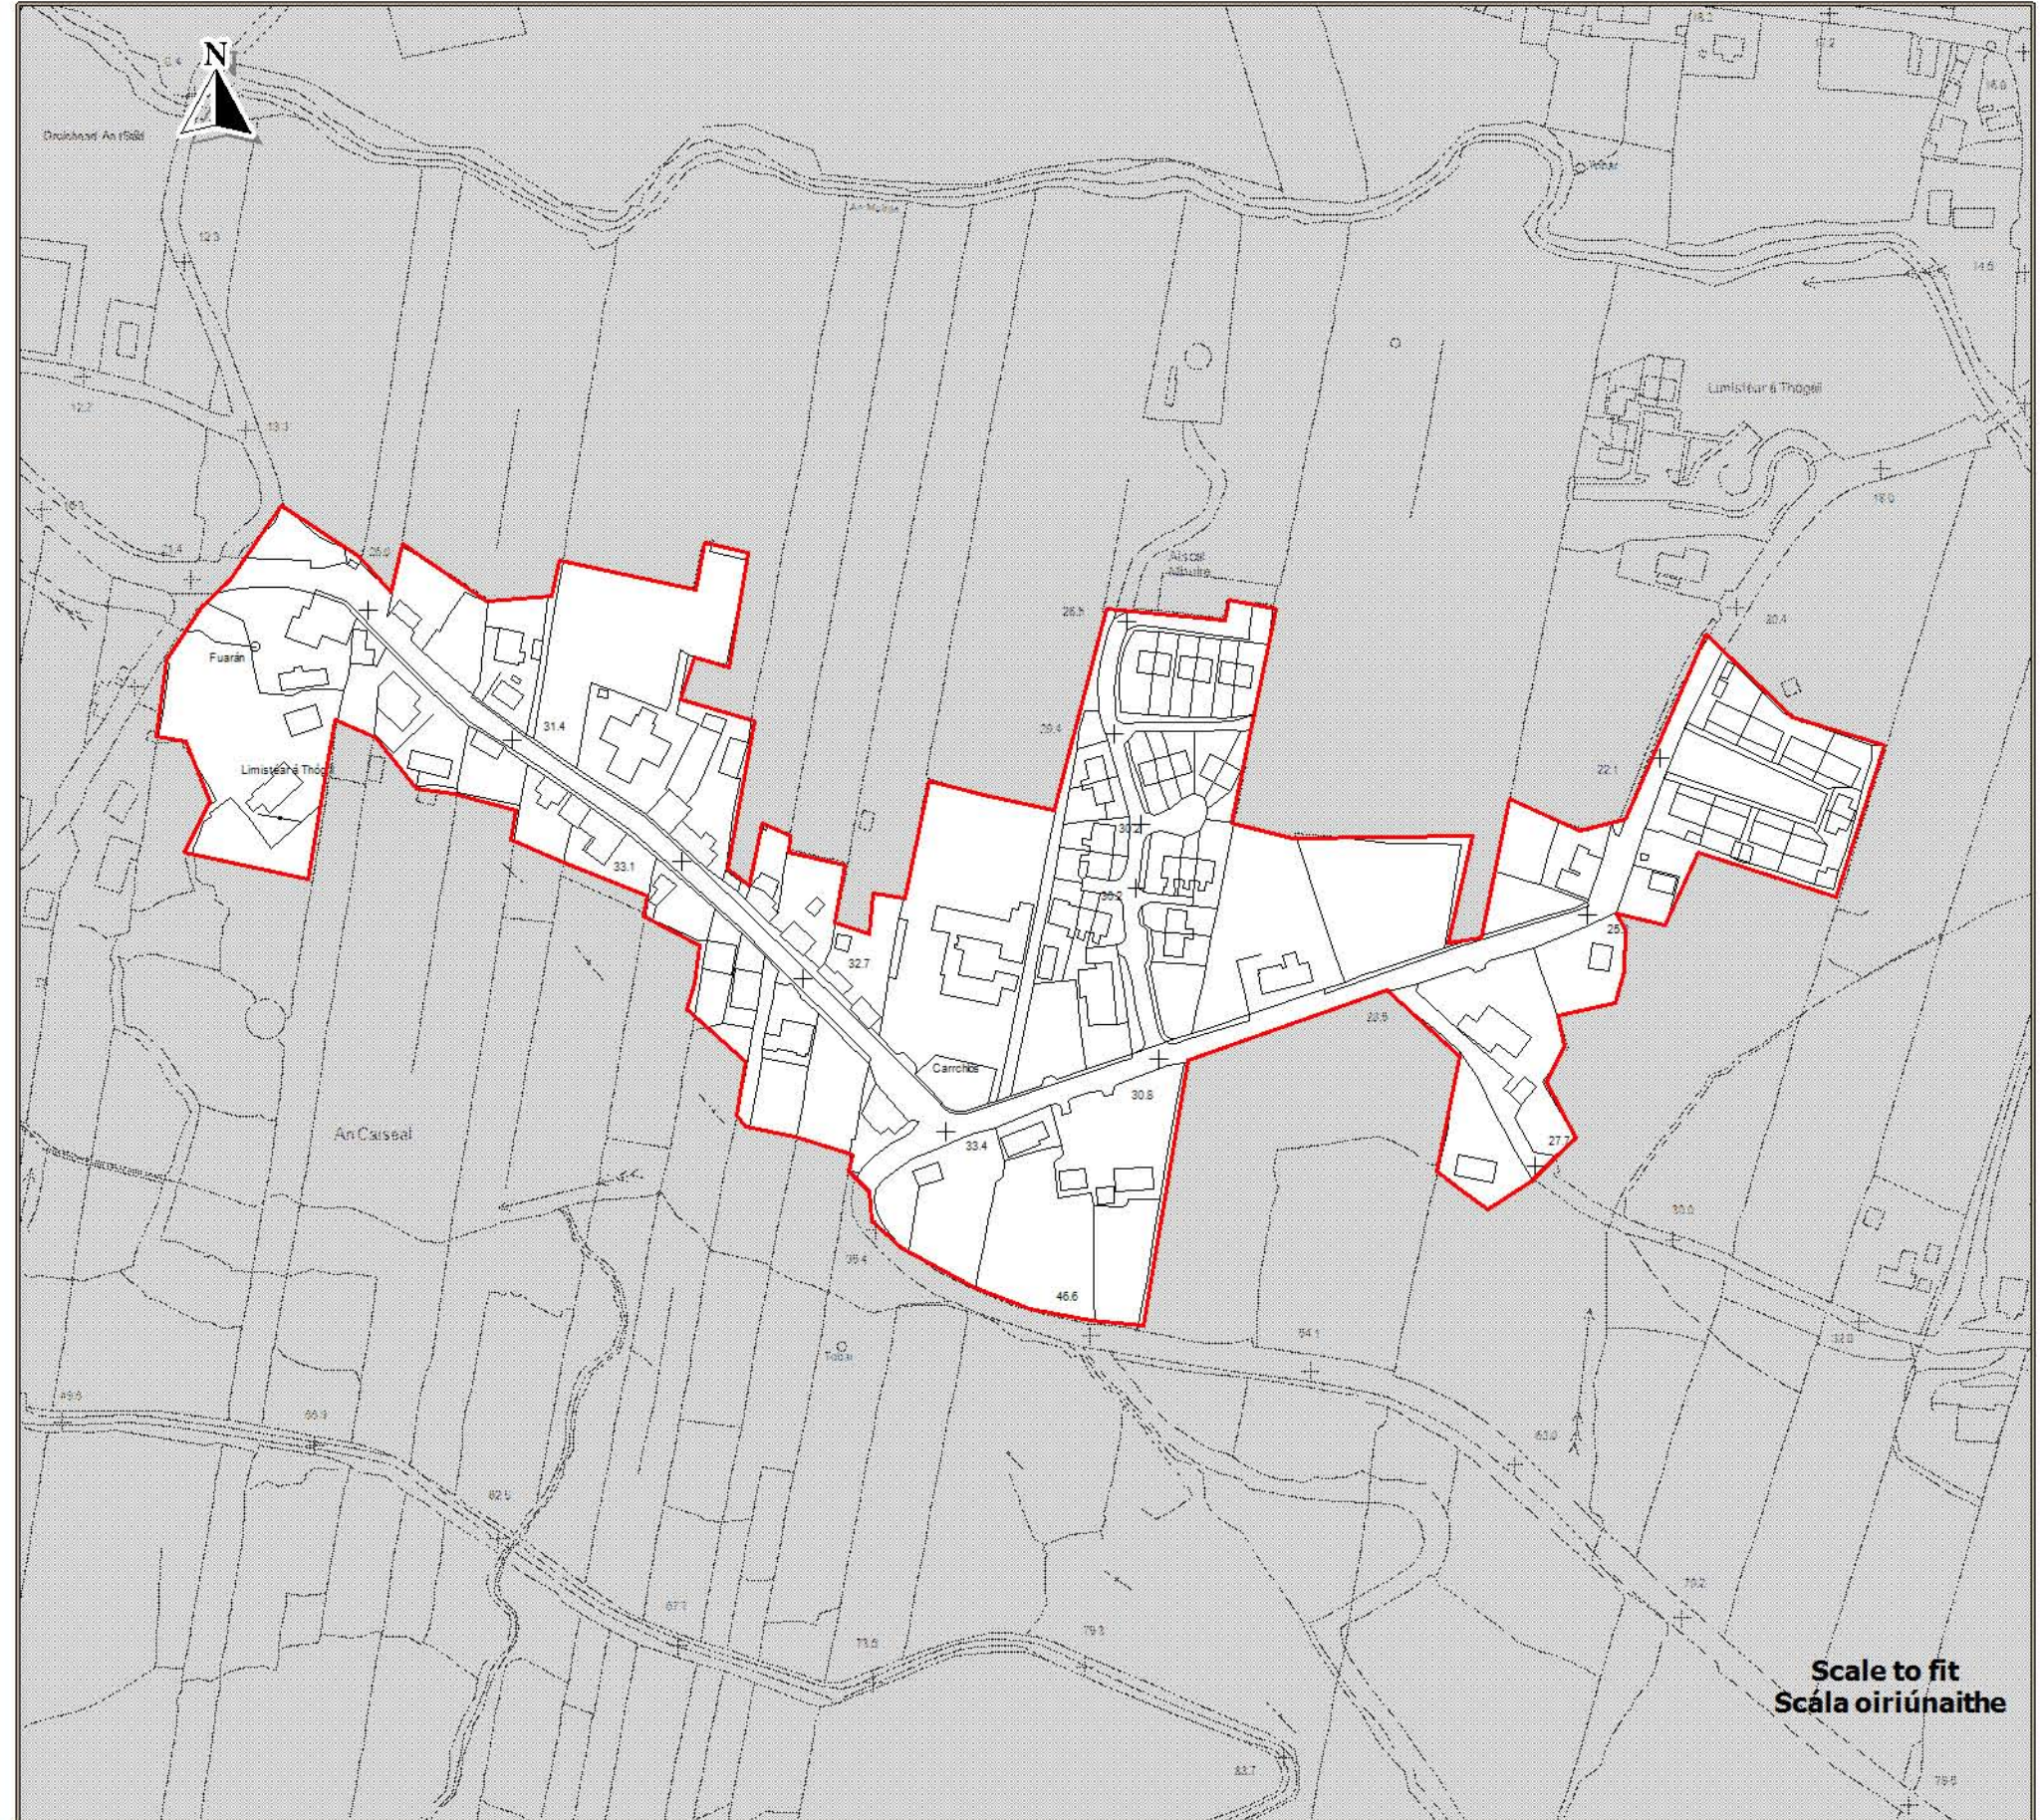

**Draft County Donegal
Development Plan
2018 - 2024**

**Dréacht Plean Forbartha
Contae Dhún na nGall
2018 - 2024**

Layer 3 - Map 15.40
Sraith 3 - Léarscáil 15.40

**Gleann Cholm Cille
Glencolmkille**

**Settlement Framework
Creat Lonnaíochta**

Settlement Boundary
Teorainn Lonnaíochta

Source - Donegal County Council
Foinse - Comhairle Chontae Dhún na nGall

Ordnance Survey Ireland data reproduced under OSI Licence Number 2017/02/CCMA/Donaghal County Council. Unauthorised reproduction infringes Ordnance Survey Ireland and Government of Ireland copyright. Ordnance Survey Ireland, 2017. Donegal County Council, 2017.

Sonraí de chuid Shuirbhíreacha Ordánais Éireann ama atáirgeadh faoi Uimhir Cheadúnais SOÉ2017/02/CCMA Comhairle Contae Dhún na nGall. Má dhéantar é seo a atáirgeadh gan údarás, sáróidh sé cóipcheart Shuirbhíreacha Ordánais Éireann agus Rialtas na hÉireann. Shuirbhíreacha Ordánais Éireann, 2017. Comhairle Contae Dhún na nGall, 2017.